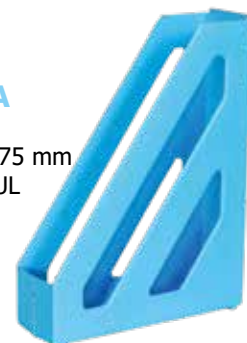

235 mm x 70 mm x 92 mm
REF: MW6002 - AZUL - QUADRADO
REF: MW6012 - AZUL - REDONDO

PORTA REVISTA

310 mm x 235 mm x 75 mm
REF: MW6402 - AZUL