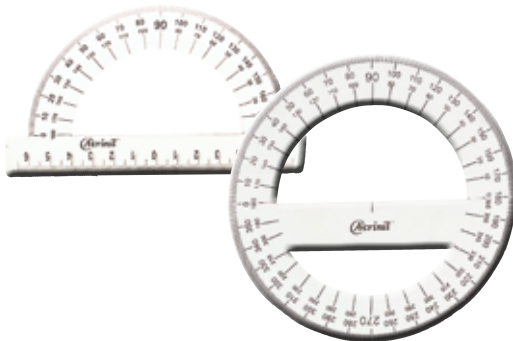

TRANSFERIDOR

REF. 1800 180° - 140 mm x 80 mm x 1,5 mm Espes.

REF. 1805 180° - shirincada com 10 unidades

REF. 3600 360° - 120 mm x 120 mm x 1,5mm Espes.

REF. 3605 360° - shirincada com 10 unidades